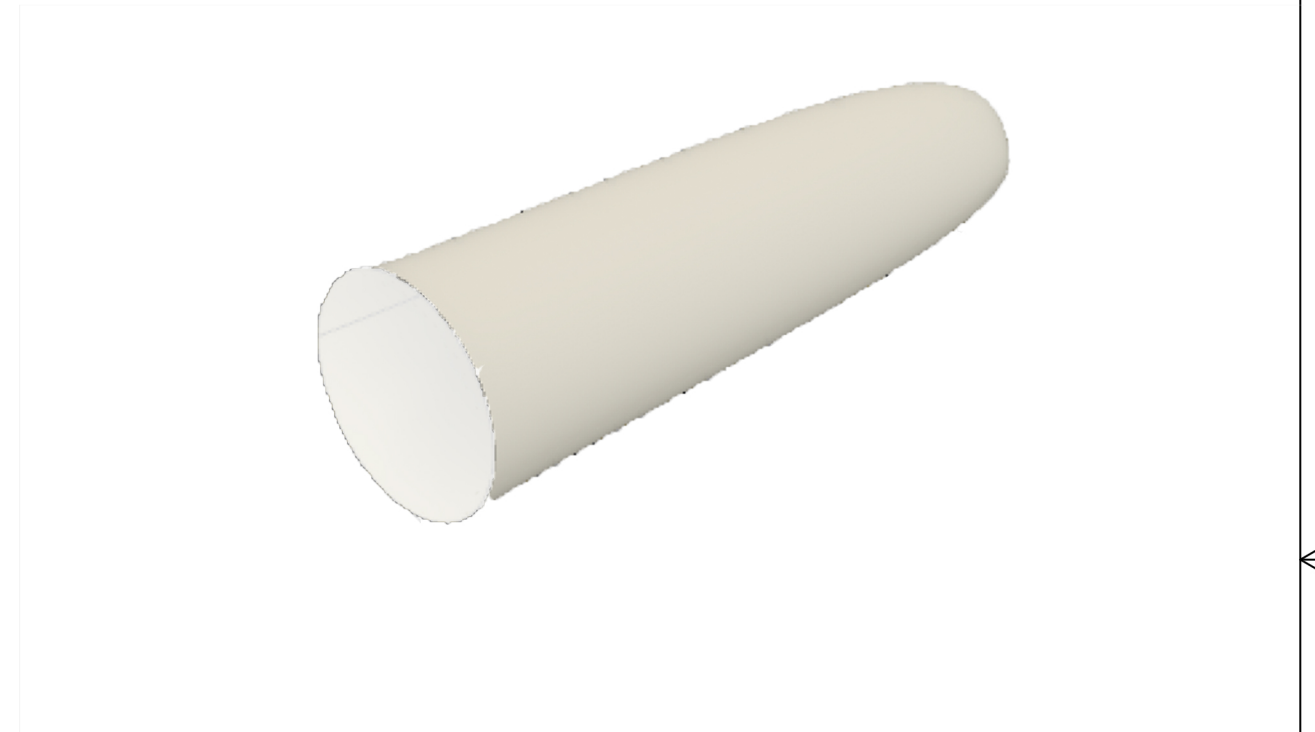

Front View

Isometric View

Side View

	PROJECT			
	Testing Our Waters			
APPROVED CHECKED DRAWN	TITLE			
	SIZE	CODE	DWG NO	REV
	B			
	SCALE	WEIGHT	SHEET 1 of 1	